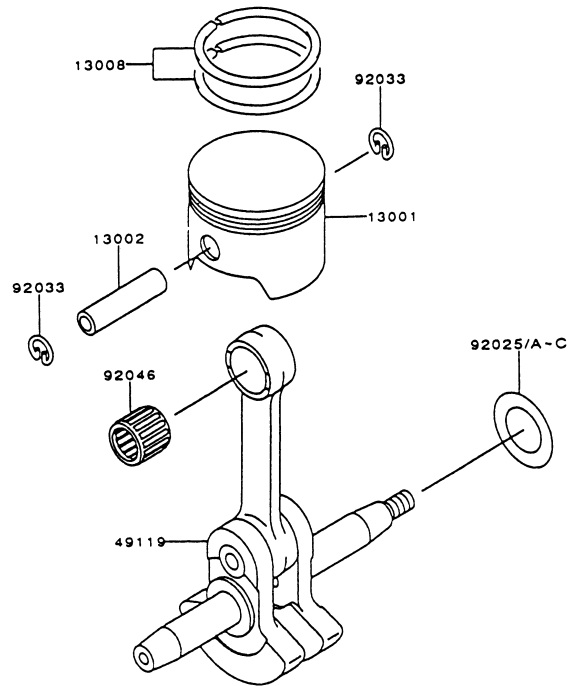

PHT3550X

TF022D-EF70

PISTON/CRANKSHAFT

REF NO	PART NO	DESCRIPTION	QTY	NOTES
13001	KT12018	PISTON	1	
13002	KT12020	PIN-PISTON	1	
13008	KT12019	PISTON RING SET	1	
49119	KT12055	CRANKSHAFT ASSY	1	
92025	KT12024	SHIM A/B/C/D	1	
92033	TH23056	RING-SNAP	2	
92046	KT12056A	BEARING-NEEDLE	1