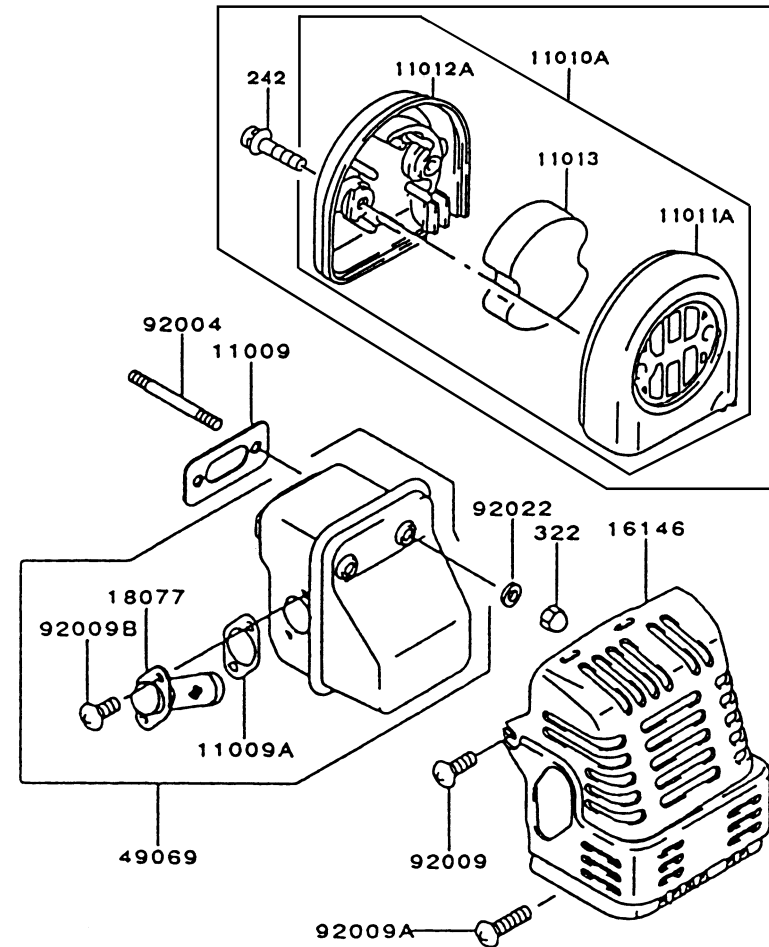

PHT3550X

TF022D-EF70

AIR FILTER/MUFFLER

REF NO	PART NO	DESCRIPTION	QTY	NOTES
11009	TF22012	GASKET-MUFFLER	1	
11009A	TF22050	GASKET	1	
11010A	TF22093	AIR CLEANER ASSY	1	
11011	TF22019	CASE-AIR CLEANER	1	
11012A	TF22020	CAP-AIR CLEANER	1	
11013	TD33006	ELEMENT-AIR CLEANER	1	
16146	TF22058	COVER-MUFFLER	1	
18077	TF22059	ARRESTER-SPARK	1	
242	242B0428	SCREW 4X28	2	
322	CN005	NUT-CAP	2	
49069	TF22060	MUFFLER ASSY	1	
92004	TF22061	STUD	2	
92009	TF22016	SCREW	1	
92009A	TF22016	SCREW	1	
92009B	TF22062	SCREW	2	
92022	TF22065	WASHER	2