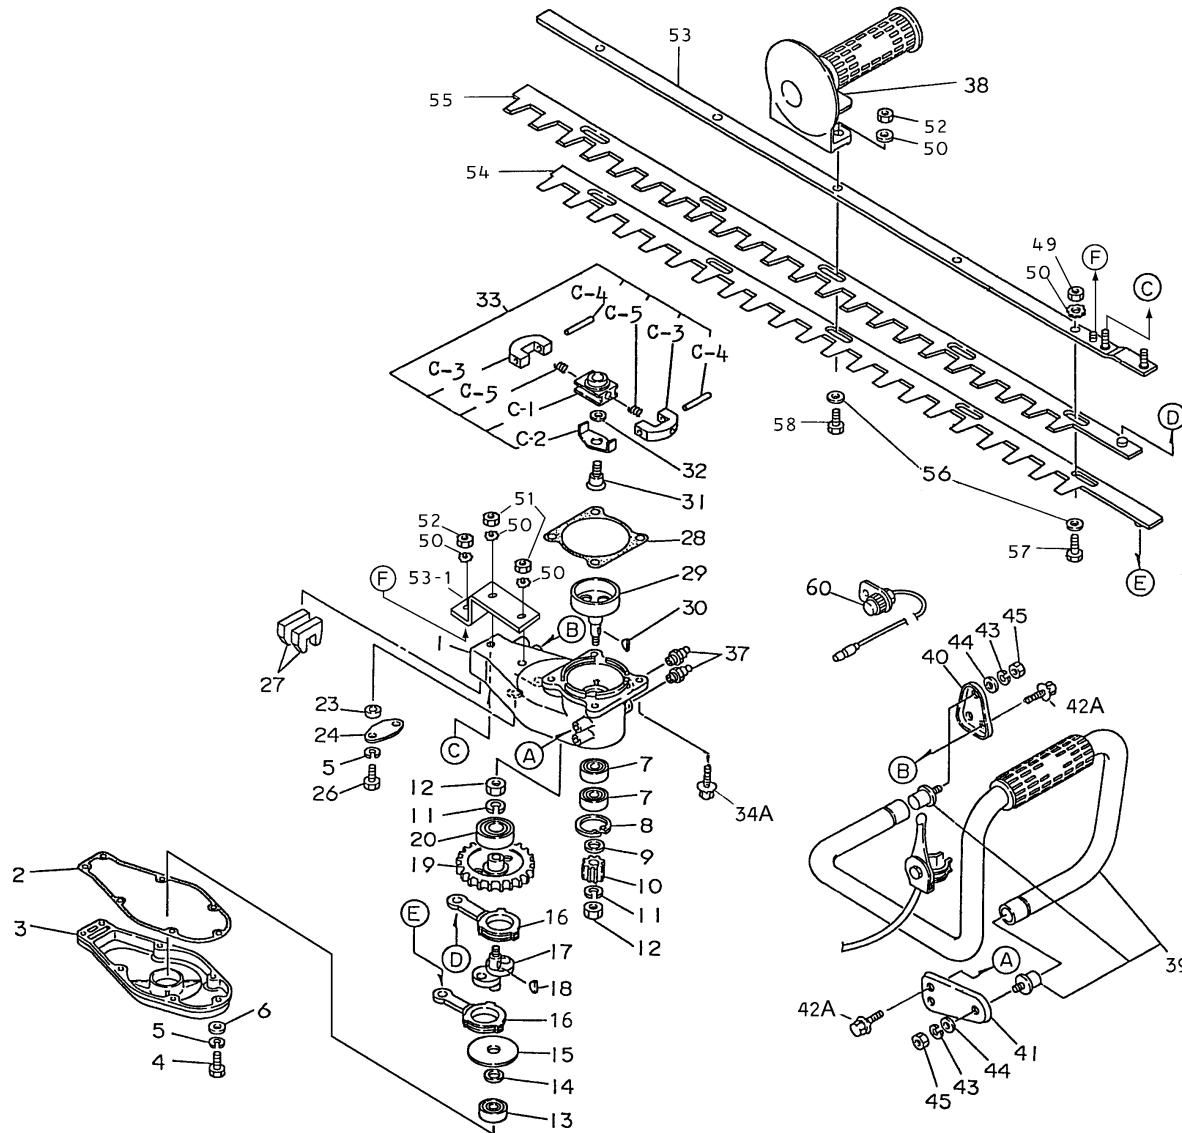

PHT3550X

BODY

TF022D-EF70

PHT3550X

TF022D-EF70

BODY

REF NO	PART NO	DESCRIPTION	QTY	NOTES
01	P35001	GEAR CASE	1	
02	P35002	PACKING-GEAR CASE	1	
03	P35003	COVER-GEAR CASE	1	
04	B05X22	BOLT 5X22	7	
05	SW005	WASHER-SPRING 5MM	9	
06	SFW005	WASHER 5MM	7	
07	P35007	BEARING (6001ZZ)	2	
08	P35008	RING-SNAP #28	1	
09	P35009	WASHER-PINION	1	
10	P35010	PINION	1	
11	SW008	WASHER-SPRING 8MM	2	
12	HN008	NUT 8MM	1	
13	PW23037	BEARING (6000)	1	
14	P35014	WASHER-BEARING	1	
15	P35015	SPACER-DISC	1	
16	P35016B	CAM ROD	2	
17	P35017	CAM BOSS	1	
18	P35018	KEY	1	
19	P35019	GEAR-REDUCTION	1	
20	P35020	BEARING (6003)	1	
23	P35023	COLLAR	2	
24	P35024	PLATE	1	
26	B05X14	BOLT 5X14	2	
27	P35027	SEAL-GREASE A	2	
28	P35028	PACKING-CLUTCH CASE	1	
29	P35029A	DRUM-CLUTCH (NEW)	1	
30	P35030	KEY	1	
31	P35031	SCREW-CLUTCH	1	
32	SFW006	WASHER 6MM	1	
33	P35033	CLUTCH ASSY	1	

BODY

REF NO	PART NO	DESCRIPTION	QTY	NOTES
33-C1	P35033-01	BOSS-CLUTCH	1	
33-C2	P35033-02	PLATE-CLUTCH	1	
33-C3	P35033-03	SHOE-CLUTCH	2	
33-C4	P35033-04	PIN-CLUTCH	2	
33-C5	P35033-05	SPRING-CLUTCH	2	
34A	B05X14W	BOLT 5X14	4	
37	P35037	NIPPLE-GREASE	2	
37A	P35035	PLUG-ZIRK FITTING		
38	P35038	HANDLE-RIGHT	1	
39	P35039A	HANDLE-LEFT	1	
40	P35040	BRACKET-HANDLE FRONT	1	
41	P35041	BRACKET-HANDLE REAR	1	
42A	B06X14W	BOLT 6X14	4	
43	SW006	WASHER-SPRING 6MM	6	
44	FW006	WASHER 6MM	6	
45	311B0600	NUT 6MM	2	
49	P25051	NUT-JAM 1/4X28	4	
50	P25046	WASHER-SHOCKPROOF	9	
51	P25045	NUT 1/4X20	2	
52	P25054	NUT-CROWN 1/4X28	3	
53	P35053A	BACK UP BAR	1	
53-1	P35053A-1	SUPPORT-BACK UP BAR	1	
54	PHT-234	BLADE-LOWER	1	
55	PHT-235	BLADE-UPPER	1	
56	P25049	WASHER-BLADE (BLACK)	5	
57	P25048	BOLT-BLADE SHORT	4	
58	P25053B	BOLT-LONG (FULL THREAD)	1	
60	P35054	STOP BUTTON W/BRACKET	1	
CVR	PHT-250	COVER-BLADE	1