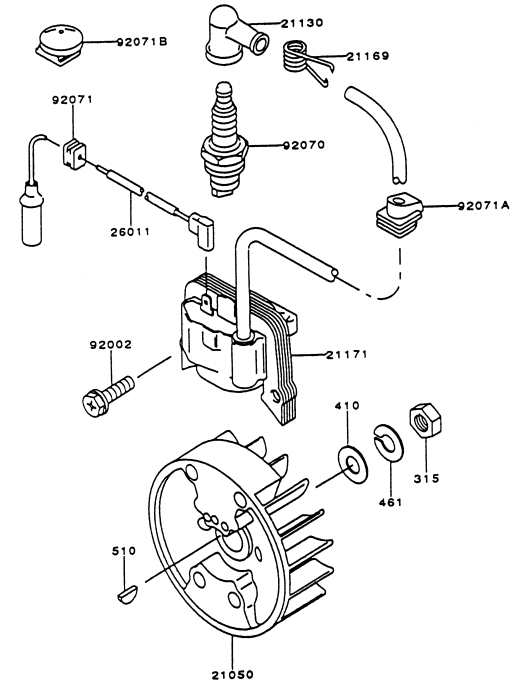

PHT3550X

TF022D-EF70

CYLINDER/CRANKCASE

REF NO	PART NO	DESCRIPTION	QTY	NOTES
11005	TF22115	CYLINDER-ENGINE	1	
11009	KT125802	GASKET	1	
172	172G0514	STUD 5X14	4	
214	214B0514	SCREW 5X14	4	
311	311B0500	NUT 5MM	4	
41086	TF22003	FLANGE	1	
461	SW005	WASHER-SPRING 5MM	4	
49120	TF22158	CRANKCASE-COMP	1	
551	KT125808	PIN-DOWEL	2	
92009	TD24030	SCREW 5X30	4	
92043	TF22006	PIN	2	
92045	KT12036	BEARING (6001V3)	2	
92049	TA22025	SEAL-OIL	2	

ELECTRICAL EQUIPMENT

REF NO	PART NO	DESCRIPTION	QTY	NOTES
21050	TF22029	FLYWHEEL	1	
21130/21169	KT12048	PLUG CAP ASSY	1	
21171	TF22117	COIL ASSY-IGNITION	1	
26011	TF22118	WIRE-LEAD	1	
315	315B0800	NUT 8MM	1	
410	410B0800	WASHER 8MM	1	
461	461F0800	WASHER-SPRING 8MM	1	
510	KT12025	KEY	1	
92002	TF22071	BOLT	2	
92070	BM4A	SPARK PLUG-NGK	1	
92071	TD33089	GROMMET	1	
92071A	TF22068	GROMMET	1	
92071B	TF22070	GROMMET	1