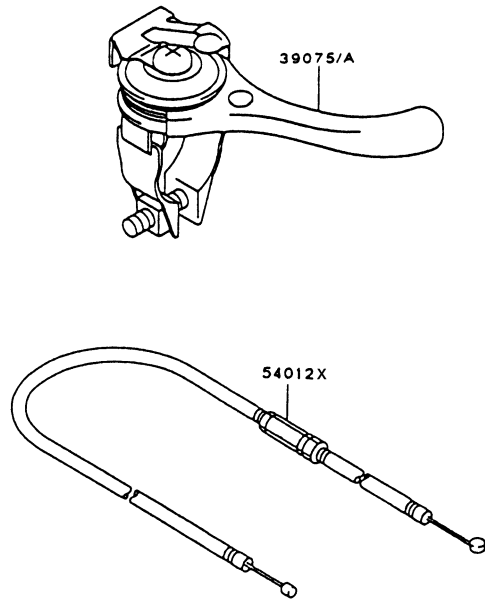

PHT3550X

TF022D-EF70

CONTROL EQUIPMENT

REF NO	PART NO	DESCRIPTION	QTY	NOTES
39075	KT125852A-HT	LEVER-THROTTLE (METAL)	1	
54012X	TF22007	CABLE-THROTTLE	1