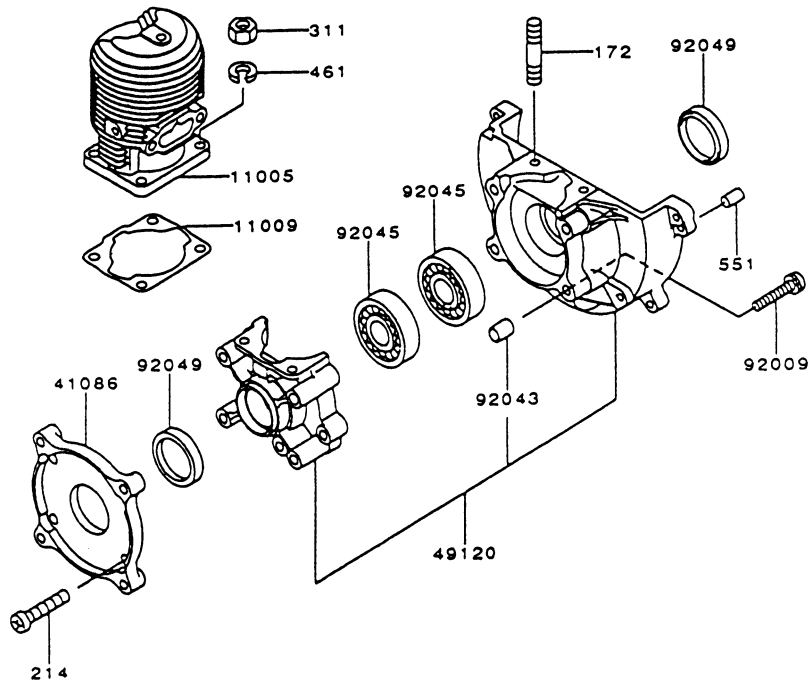

PHT3550X

TF022D-EF70

CYLINDER/CRANKCASE

REF NO	PART NO	DESCRIPTION	QTY	NOTES
11005	TF22115	CYLINDER-ENGINE	1	
11009	KT125802	GASKET	1	
172	172G0514	STUD 5X14	4	
214	214B0514	SCREW 5X14	4	
311	311B0500	NUT 5MM	4	
41086	TF22003	FLANGE	1	
461	SW005	WASHER-SPRING 5MM	4	
49120	TF22158	CRANKCASE-COMP	1	
551	KT125808	PIN-DOWEL	2	
92009	TD24030	SCREW 5X30	4	
92043	TF22006	PIN	2	
92045	KT12036	BEARING (6001V3)	2	
92049	TA22025	SEAL-OIL	2	

ELECTRICAL EQUIPMENT

REF NO	PART NO	DESCRIPTION	QTY	NOTES
21050	TF22029	FLYWHEEL	1	
21130/21169	KT12048	PLUG CAP ASSY	1	
21171	TF22117	COIL ASSY-IGNITION	1	
26011	TF22118	WIRE-LEAD	1	
315	315B0800	NUT 8MM	1	
410	410B0800	WASHER 8MM	1	
461	461F0800	WASHER-SPRING 8MM	1	
510	KT12025	KEY	1	
92002	TF22071	BOLT	2	
92070	BM4A	SPARK PLUG-NGK	1	
92071	TD33089	GROMMET	1	
92071A	TF22068	GROMMET	1	
92071B	TF22070	GROMMET	1