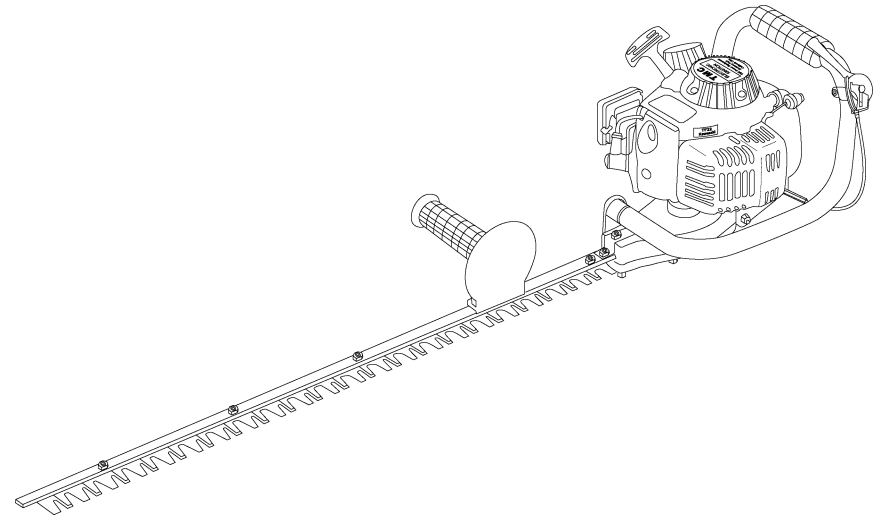

2051 Saturn Street
Monterey Park, CA 91755
323.728.7266
323.728.5304 Fax
<http://www.tmcpower.com>

PARTS CATALOG

PHT3550X HEDGE TRIMMER

ENGINE REFERENCE:

TF022D-EF70 (TK CARBURETOR)

REV 040729

PHT3550X

TF022D-EF70

PHT3550X

CARBURETOR (TK)

TF022D-EF70

PHT3550X

TF022D-EF70

CARBURETOR (TK)

REF NO	PART NO	DESCRIPTION	QTY	NOTES
11009	TF22032-02	GASKET	1	
11012	TD18033-04	CAP	1	
11012A	TF22085-02	CAP	1	
11060	TG34015-06	GASKET	1	
11060A	TG34015-07	GASKET	1	
11060B	TG34015-08	GASKET	1	
11060C	TG34015-09	GASKET	1	
11060D	TF22120	GASKET	1	
13270	TG34015-10	PLATE	1	
13270A	TG34015-11	PLATE	1	
13270B	TG34015-12	PLATE	1	
13270C	TG34015-13	PLATE	1	
14020	KT12C07	RETAINER-SPRING	1	
14020A	TF22121	RETAINER	1	
14025	TD33052-17	COVER	1	
14090	TG34015-14	COVER	1	
15003	TF22119	CARBURETOR ASSY	1	
16002	KT12C01	ADJUSTER-CABLE	1	
16009	TF22122	NEEDLE-JET	1	
16021	KT17043-15	SCREW-SLOW ADJUST	1	
16025	TF22123	VALVE-THROTTLE	1	
16030	TG25117	VALVE-FLOAT	1	

CARBURETOR (TK)

REF NO	PART NO	DESCRIPTION	QTY	NOTES
16055	TD24035-16	LEVER	1	
16073	TF22085-09	INSULATOR	1	
16087	TF22C28	VALVE-CHECK	1	
16087A	TG34015-17	VALVE-CHECK	1	
234	234B0545	SCREW 5X45	2	
43028	TG34015-18	DIAPHRAGM	1	
43028A	TG34015-19	DIAPHRAGM	1	
49043	TG34015-20	PUMP-PRIMING	1	
54012	TF22007	CABLE-THROTTLE	1	
92009	TD33052-15	SCREW	2	
92009A	TD33052-21	SCREW 3X8	4	
92009B	TF22074	SCREW	4	
92009C	TF22037	SCREW 5X25	2	
92015	KT12C39	NUT-CHOKE	1	
92033	KT12C08	E-RING	1	
92043	TD33052-14	PIN-FLOAT	1	
92081	KT17043-16	SPRING	1	
92081A	KT17043-13	SPRING-THROTTLE	1	
92081B	TA22031-29	SPRING	2	
92144	TF22085-15	SPRING	1	
CRK	PHT3550X-CRK	CARBURETOR KIT (TK)	1	