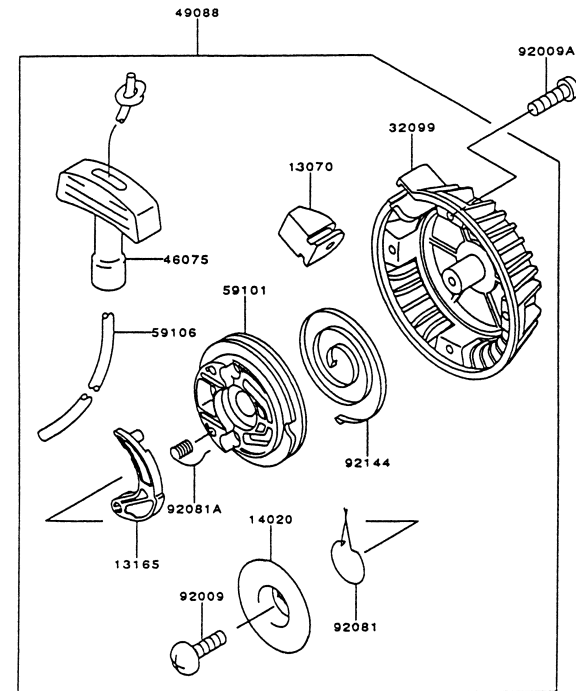

STARTER

REF NO	PART NO	DESCRIPTION	QTY	NOTES
13070	TF22080-10	GUIDE	1	
13165	KT12R03A	PAWL	1	
14020	TD33032-02	RETAINER	1	
32099	TF22080-11	CASE-RECOIL	1	
46075	KT12R09A	HANDLE	1	
49088	TF22080	RECOIL ASSY	1	
59101	KT12R06A	REEL	1	
59106	TF22080-08	ROPE 3.5X890	1	
92009	TE56068-01	SCREW-SPECIAL	1	
92009A	TF22081	SCREW	4	
92081	KT12R04A	SPRING	1	
92081A	KT12R05A	SPRING-RETURN	1	
92144	TF22080-07	SPRING-RECOIL	1