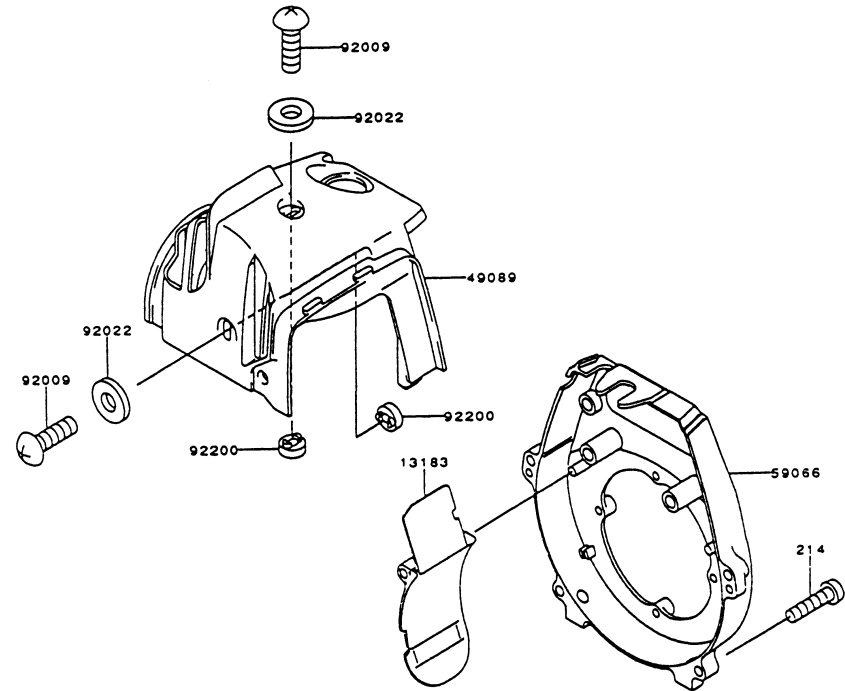

CARBURETOR (TK)

REF NO	PART NO	DESCRIPTION	QTY	NOTES
16055	TD24035-16	LEVER	1	
16073	TF22085-09	INSULATOR	1	
16087	TF22C28	VALVE-CHECK	1	
16087A	TG34015-17	VALVE-CHECK	1	
234	234B0545	SCREW 5X45	2	
43028	TG34015-18	DIAPHRAGM	1	
43028A	TG34015-19	DIAPHRAGM	1	
49043	TG34015-20	PUMP-PRIMING	1	
54012	TF22007	CABLE-THROTTLE	1	
92009	TD33052-15	SCREW	2	
92009A	TD33052-21	SCREW 3X8	4	
92009B	TF22074	SCREW	4	
92009C	TF22037	SCREW 5X25	2	
92015	KT12C39	NUT-CHOKE	1	
92033	KT12C08	E-RING	1	
92043	TD33052-14	PIN-FLOAT	1	
92081	KT17043-16	SPRING	1	
92081A	KT17043-13	SPRING-THROTTLE	1	
92081B	TA22031-29	SPRING	2	
92144	TF22085-15	SPRING	1	
CRK	PHT3550X-CRK	CARBURETOR KIT (TK)	1	

PHT3550X

TF022D-EF70

CONTROL EQUIPMENT

REF NO	PART NO	DESCRIPTION	QTY	NOTES
39075	KT125852A-HT	LEVER-THROTTLE (METAL)	1	
54012X	TF22007	CABLE-THROTTLE	1	

COOLING EQUIPMENT

REF NO	PART NO	DESCRIPTION	QTY	NOTES
13183	TF22084	PLATE	1	
214	214B0416	SCREW 4X16	4	
49089	TF22116	SHROUD-ENGINE	1	
59066	TF22023	HOUSING-FAN	1	
92009	TF22017	SCREW	2	
92022	TF22072	WASHER 4.5x10x1.2	2	
92200	TF22026	WASHER	2	

BODY

REF NO	PART NO	DESCRIPTION	QTY	NOTES
33-C1	P35033-01	BOSS-CLUTCH	1	
33-C2	P35033-02	PLATE-CLUTCH	1	
33-C3	P35033-03	SHOE-CLUTCH	2	
33-C4	P35033-04	PIN-CLUTCH	2	
33-C5	P35033-05	SPRING-CLUTCH	2	
34A	B05X14W	BOLT 5X14	4	
37	P35037	NIPPLE-GREASE	2	
37A	P35035	PLUG-ZIRK FITTING		
38	P35038	HANDLE-RIGHT	1	
39	P35039A	HANDLE-LEFT	1	
40	P35040	BRACKET-HANDLE FRONT	1	
41	P35041	BRACKET-HANDLE REAR	1	
42A	B06X14W	BOLT 6X14	4	
43	SW006	WASHER-SPRING 6MM	6	
44	FW006	WASHER 6MM	6	
45	311B0600	NUT 6MM	2	
49	P25051	NUT-JAM 1/4X28	4	
50	P25046	WASHER-SHOCKPROOF	9	
51	P25045	NUT 1/4X20	2	
52	P25054	NUT-CROWN 1/4X28	3	
53	P35053A	BACK UP BAR	1	
53-1	P35053A-1	SUPPORT-BACK UP BAR	1	
54	PHT-234	BLADE-LOWER	1	
55	PHT-235	BLADE-UPPER	1	
56	P25049	WASHER-BLADE (BLACK)	5	
57	P25048	BOLT-BLADE SHORT	4	
58	P25053B	BOLT-LONG (FULL THREAD)	1	
60	P35054	STOP BUTTON W/BRACKET	1	
CVR	PHT-250	COVER-BLADE	1	