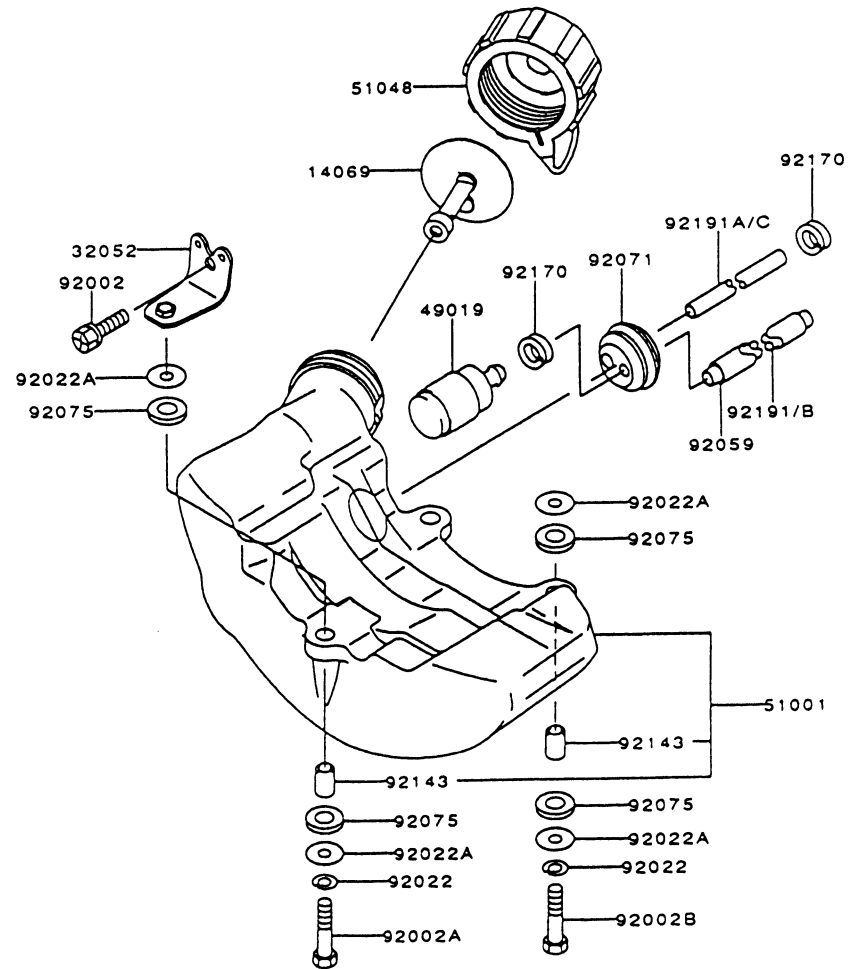

PHT3550X

TF022D-EF70

FUEL TANK/FUEL VALVE

REF NO	PART NO	DESCRIPTION	QTY	NOTES
14069	KT125819	BREATHER	1	
32052	TF22063	BRACKET-TANK	1	
49019	TF22C30X	FILTER-FUEL	1	
51001	TF22171	TANK-FUEL	1	
51048	TG34040	CAP ASSY-TANK	1	
92002	TF22064	BOLT	1	
92002A	TF22042	BOLT	1	
92002B	TF22043	BOLT	2	
92022	TF22044	WASHER	3	
92022A	TF22045	WASHER	6	
92059	TF22129	TUBE 8x8.8x130	1	
92071	TG34042	GROMMET-FUEL TANK	1	
92075	TF22046	DAMPER	6	
92143	TF22039	COLLAR	3	
92170	TG34043	CLAMP-FUEL FILTER	2	
92191	TF22125	TUBE (INNER)	1	
92191A	TF22126	TUBE 3x6x215	1