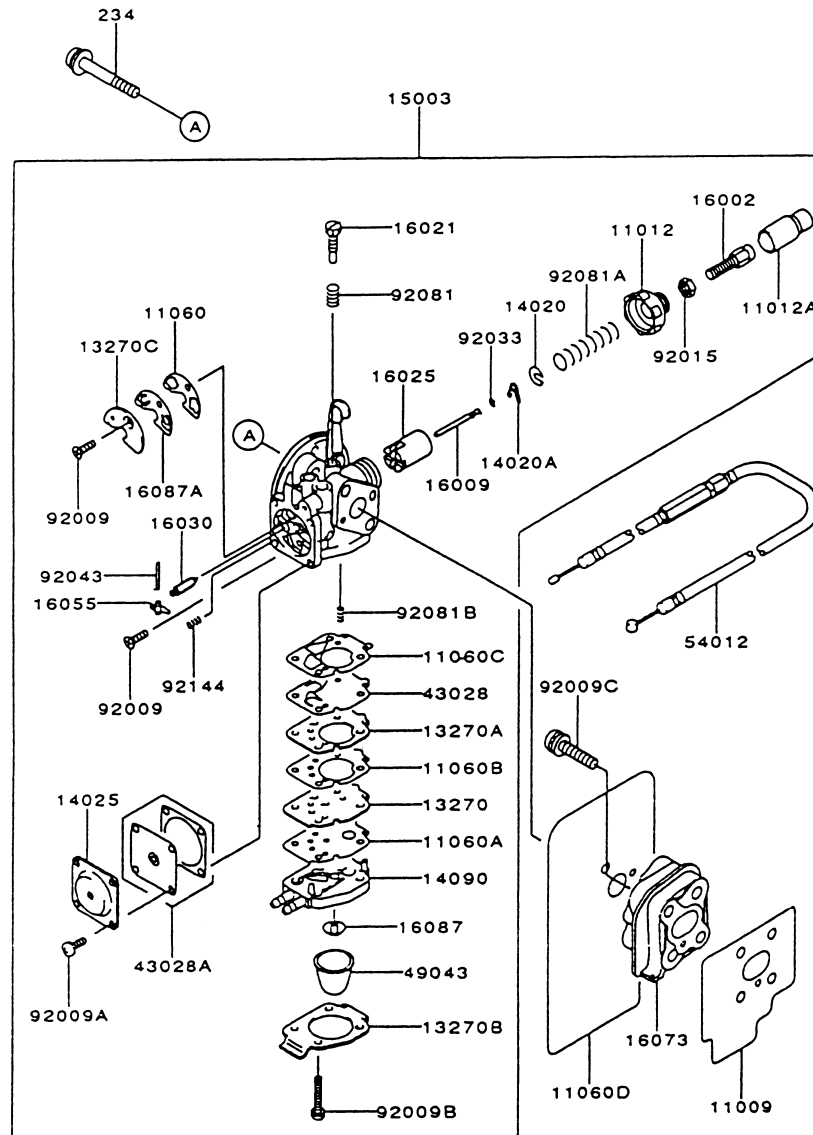

PHT3550X

CARBURETOR (TK)

TF022D-EF70